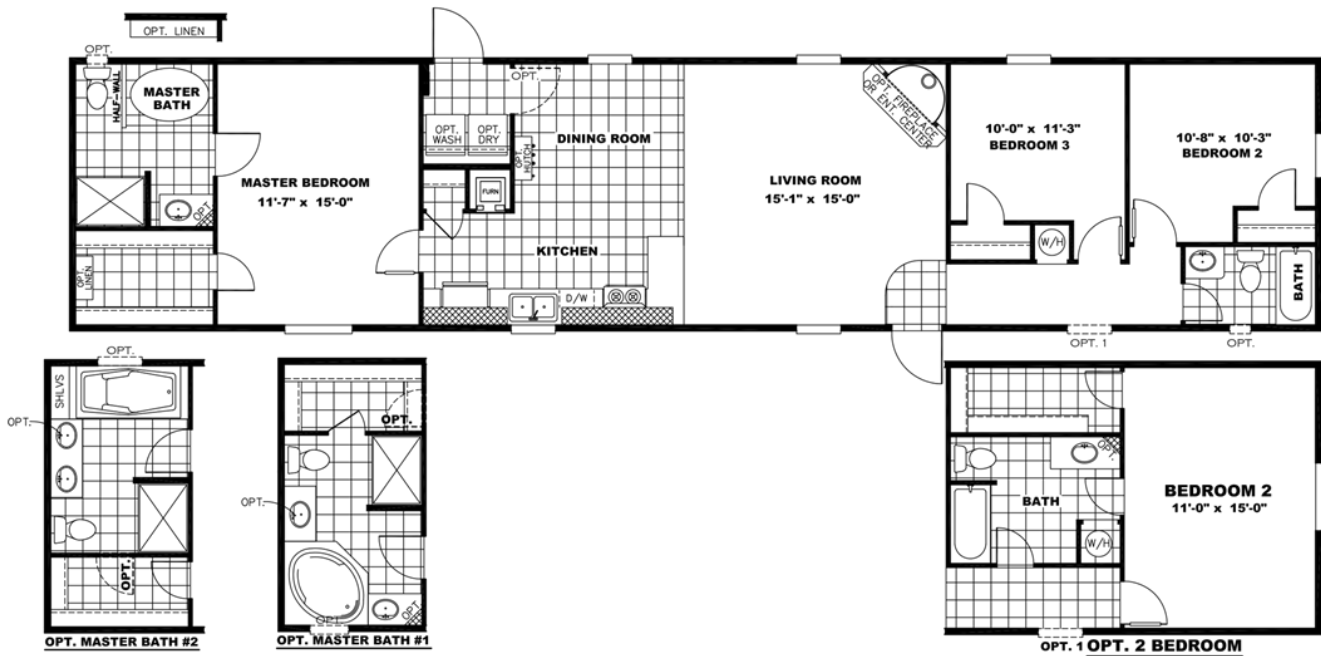

Opening doors to a better life.

THE BOSS 1672 - 35YES16723CH

Plan Details

Bedrooms	3
Bathrooms	2
Sq Feet	1152
Width	16
Depth	72

The home series and floor plans indicated will vary by retailer and state. Your local Home Center can quote you on specific prices and terms of purchase for specific homes. Clayton Bonham invests in continuous product and process improvement. All home series, floor plans, specifications, dimension,

features, materials, availability, and starting prices shown on this website are artist's renderings or estimates, and are subject to change without notice. Dimensions are nominal and length and width measurements are from exterior wall to exterior wall.